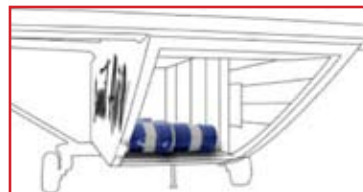

SKYVAN INTERIOR DIMENSIONS

CABIN WIDTH: 6 FEET 2 INCHES
CABIN HEIGHT: 6 FEET 6 INCHES
CABIN LENGTH: 18 FEET 7 INCHES*

* REAR DOOR CAN BE LOCKED OPEN OR REMOVED COMPLETELY FOR FLIGHT TO ACCOMMODATE LOADS THAT EXCEED 18' 7" IN LENGTH. DEPENDING ON THE OVERALL CONFIGURATION OF THE CARGO, UNDER NORMAL CIRCUMSTANCES, **LOADS UP TO 25 FEET IN LENGTH** CAN BE TRANSPORTED BY THE SKYVAN.

THE SKYVAN CAN TRANSPORT A WIDE RANGE OF CARGO EASILY AND SECURELY:

MID-SIZE PICKUP TRUCK

FUEL DRUMS

SPORT UTILITY VEHICLES

TURBINE ENGINES

FORKLIFTS CAN BE USED FOR EASY
LOADING AND UNLOADING

Summit Air