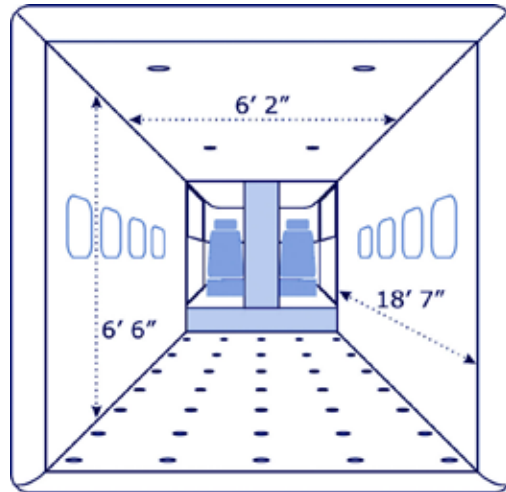

SKYVAN INTERIOR DIMENSIONS

CABIN WIDTH: 6 FEET 2 INCHES
CABIN HEIGHT: 6 FEET 6 INCHES
CABIN LENGTH: 18 FEET 7 INCHES*

* REAR DOOR CAN BE LOCKED OPEN OR REMOVED COMPLETELY FOR FLIGHT TO ACCOMMODATE LOADS THAT EXCEED 18' 7" IN LENGTH. DEPENDING ON THE OVERALL CONFIGURATION OF THE CARGO, UNDER NORMAL CIRCUMSTANCES, **LOADS UP TO 25 FEET IN LENGTH** CAN BE TRANSPORTED BY THE SKYVAN.